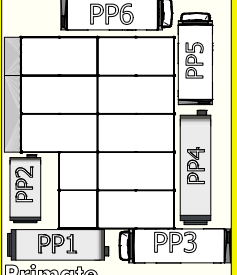

CONTAINER

40'

RENO STORAGE TRAILER

KK NYC CONTAINER

ESPLANADE